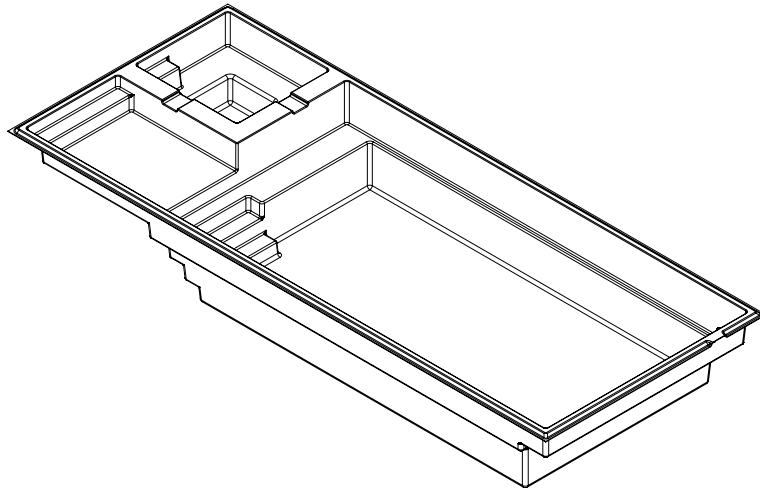

AQUARINO 1436 spa

14 x 36

Available colors

SPA MODEL

WEIGHT EMPTY POOL	3 024 POUNDS • 1 190 KGS
INTERIOR VOLUME	1 555.41 CUBIC FEET
WATER VOLUME	44 044 LITERS • 11 635 GALLONS
WATER VOLUME SPA	2 188 LITERS • 578 GALLONS

INCLUDED:

SKIMMER | RETURN | DRAIN