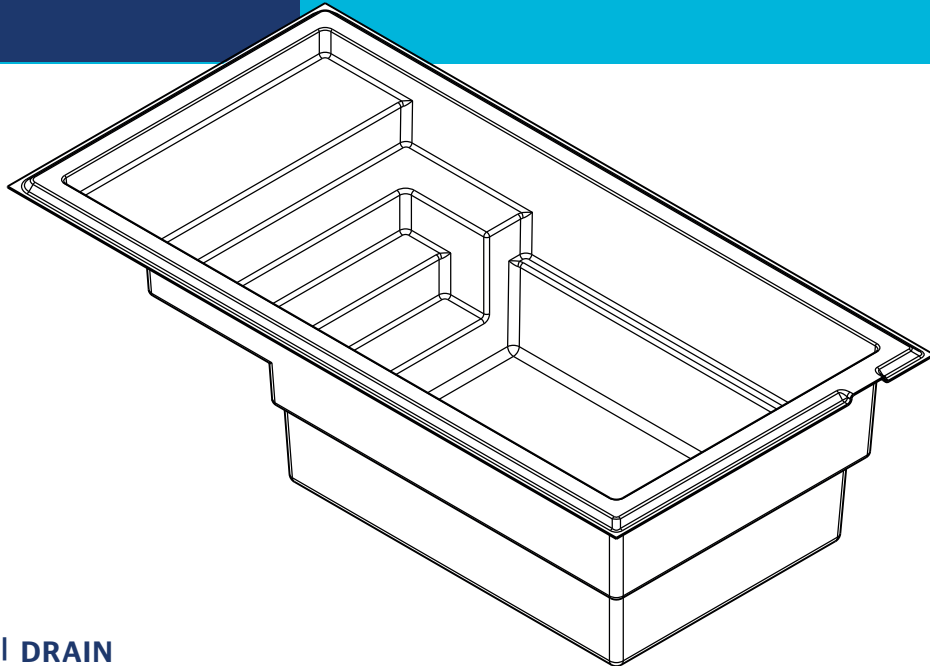

AQUARINO

816 - BEACH | 8 X 16

INCLUDED:
SKIMMER | RETURN | DRAIN

AVAILABLE COLORS

STANDARD

OPTIONAL COLORS

WEIGHT EMPTY POOL	1032 POUNDS 468 KGS
INTERIOR VOLUME	358.86 CUBIC FEET
WATER VOLUME	10 162 LITERS 2684 GALLONS