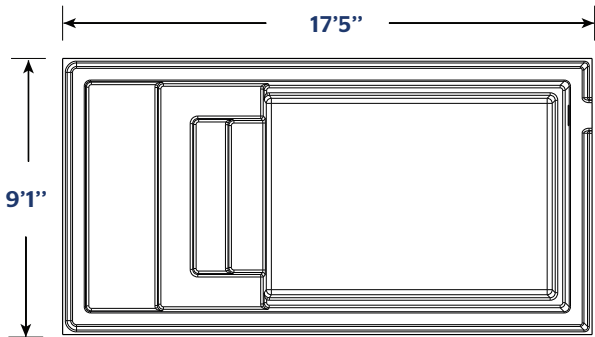

AQUARINO

816 - BEACH | 8 X 16

INCLUDED:
SKIMMER | RETURN | DRAIN

AVAILABLE COLORS

STANDARD

OPTIONAL COLORS

WEIGHT EMPTY POOL	1032 POUNDS 468 KGS
INTERIOR VOLUME	358.86 CUBIC FEET
WATER VOLUME	10 162 LITERS 2684 GALLONS