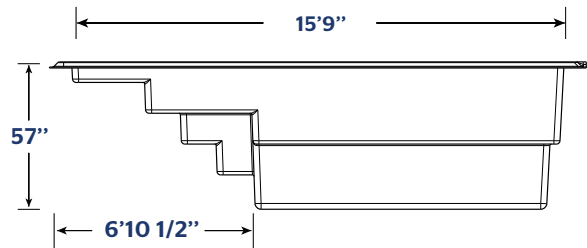

AQUARINO

816 - BEACH | 8 X 16

INCLUDED:
SKIMMER | RETURN | DRAIN

AVAILABLE COLORS

STANDARD

OPTIONAL COLORS

WEIGHT EMPTY POOL	1032 POUNDS 468 KGS
INTERIOR VOLUME	358.86 CUBIC FEET
WATER VOLUME	10 162 LITERS 2684 GALLONS