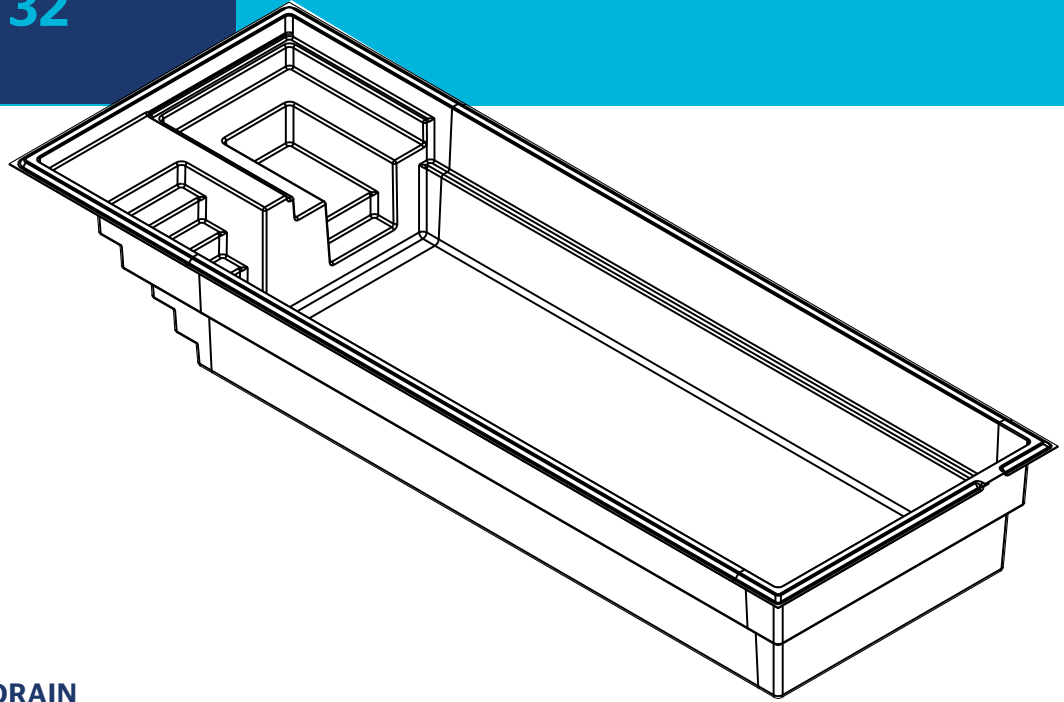

## 1232 | 12 X 32

**INCLUDED:**  
SKIMMER | RETURN | DRAIN

AVAILABLE COLORS

STANDARD

OPTIONAL COLORS

WEIGHT EMPTY POOL	2516 POUNDS   1141 KGS
INTERIOR VOLUME	1299 CUBIC FEET
WATER VOLUME	36 797 LITERS   9721 GALLONS