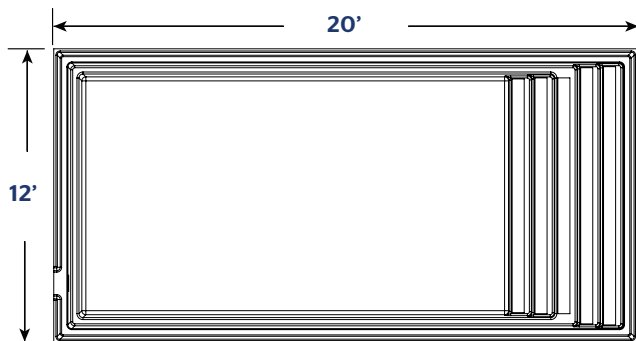

## 1220 | 12 X 20

**INCLUDED:**  
SKIMMER | RETURN | DRAIN

AVAILABLE COLORS

STANDARD

OPTIONAL COLORS

WEIGHT EMPTY POOL	1500 POUNDS   680 KGS
INTERIOR VOLUME	780 CUBIC FEET
WATER VOLUME	22 133 LITERS   5846 GALLONS