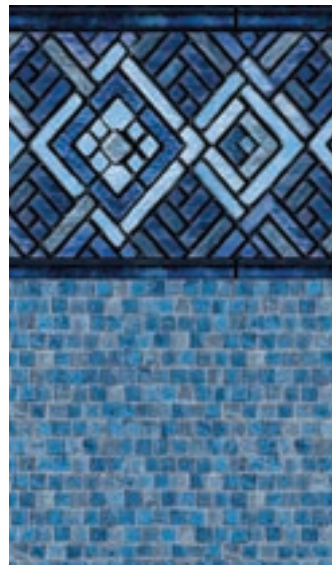

**Blue Argos Tile with
Stonecraft Mosaic Floor**
20 or 27 mil