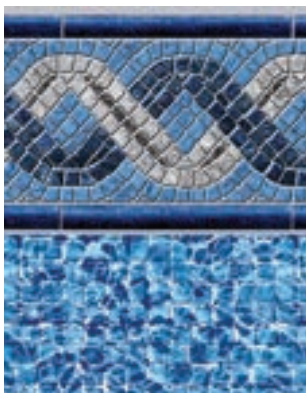

Braided River Tile with
River Mosaic Floor*
27/20 or 27 mil