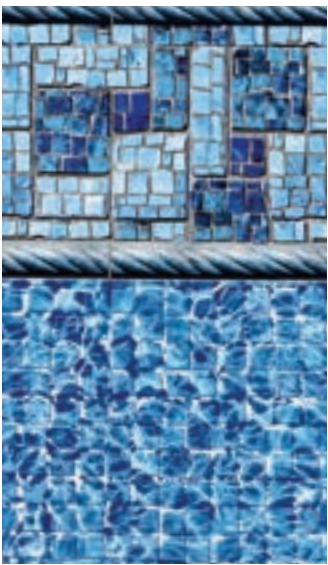

**Summer River Tile with
River Mosaic Floor***
20 or 27 mil