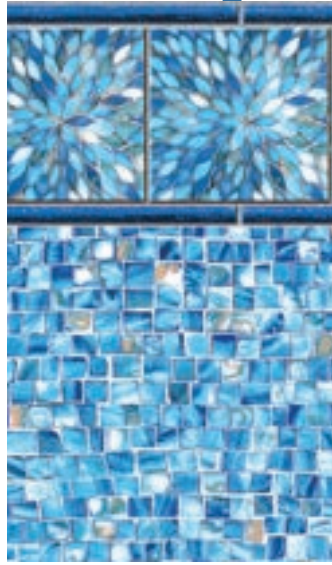

**Sunburst Tile with
Oyster Bay Floor***
20 or 27 mil