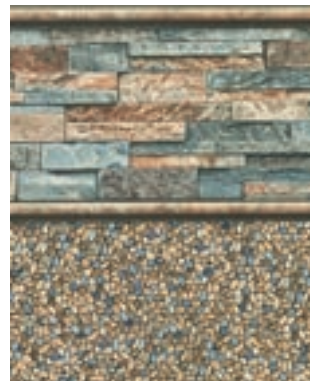

Catalina Tile with
Sparkling Seas Floor*
27/20 or 27 mil

Stacked Stone Tile with
Clearwater Tan Floor*
27/20 or 27 mil