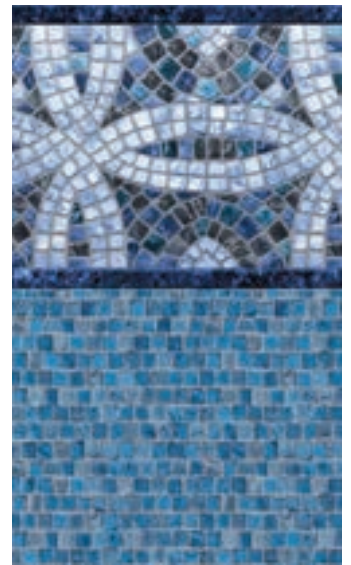

**Elemental Tile with
Stonecraft Mosaic Floor**
20 mil