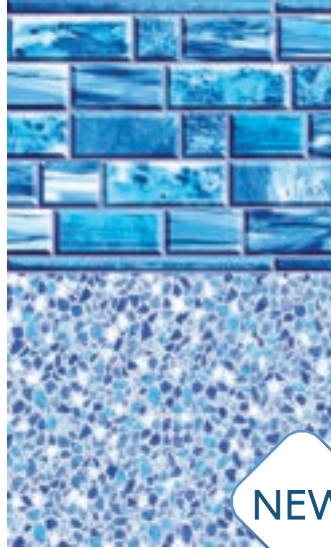

***Premium Patterns are marked †. Additional charges apply.

NEW

Santorini Tile with
Brilliant Blue Bahama Floor*
20 or 27 mil

NEW

Lotus Pearl Tile with
Ocean Pearl Floor*
27 mil

NEW

Catalina Tile with
Sparkling Seas Floor*
27/20 or 27 mil