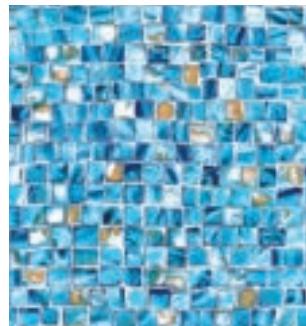

Carrara Marble*
28 mil

NEW

Graphite*
27 mil

Seaglass*†
27 mil

Sparkling Seas*
20 or 27 mil

Blue Diffusion*
20 or 27 mil

White Diffusion*
20 or 27 mil

Clearwater Tan*
20 or 27 mil

Butterfly Effect*†
28 mil

NEW

Blue Beach Pebble*
20 or 28 mil

Blue Bahama*
20 or 27 mil

Brilliant Blue Bahama*
20 or 27 mil

Ocean Pearl*
27 mil

NEW

Oyster Bay*
20 or 27 mil

Gray Marino*
20 or 27 mil

River Mosaic*
20 or 27 mil

ADDITIONAL PATTERNS

LIMITED QUANTITIES

Ancient Seas Tile with
Gray Marino Floor*
27/20 or 27 mil

Gray Neptune Tile with
Gray Marino Floor*
20 or 27 mil

Bali Tile with
Gray Marino Floor*
20 mil