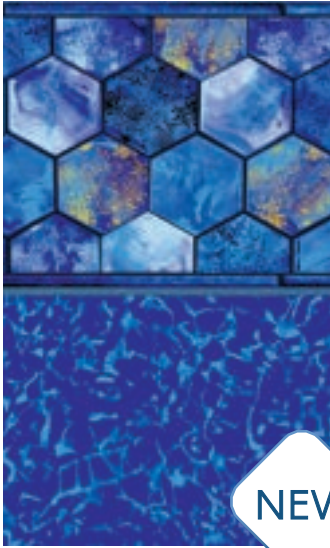

CARDINAL PATTERNS

* Pattern available for vinyl over steel steps marked *.
Visit www.cardinalpools.com for vinyl over step availability.

** Please note that although we strive to accurately depict our vinyl pool patterns in terms of color and selvage edges, photos are not always exact and may be slightly distorted due to the printing process. It is highly recommended to see a hanger sample containing real swatches of these patterns before placing your order.

***Premium Patterns are marked †. Additional charges apply.

NEW