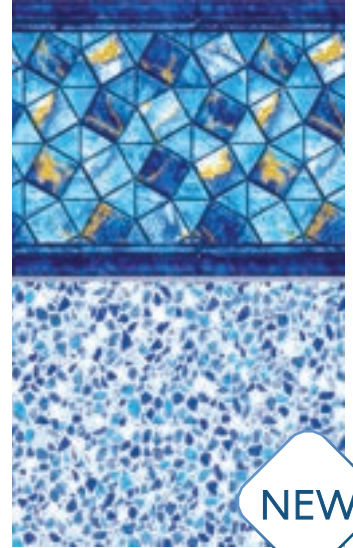

***Premium Patterns are marked †. Additional charges apply.

NEW

Santorini Tile with
Brilliant Blue Bahama Floor*
20 or 27 mil

NEW

Lotus Pearl Tile with
Ocean Pearl Floor*
27 mil

NEW

Catalina Tile with
Sparkling Seas Floor*
27/20 or 27 mil